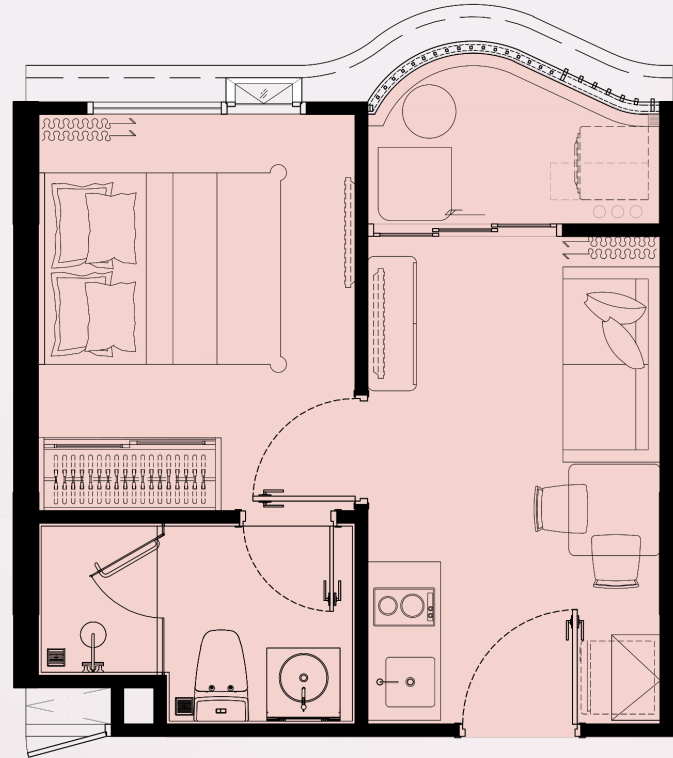

Coralina

KAMALA

UNIT PLAN

UNIT PLAN

Coralina
KAMALA

1 BEDROOM S

1 BS

27 SQ.M.

UNIT PLAN

Coralina
KAMALA

1 BEDROOM M

1BM

31 SQ.M.

*COMPANY RESERVES THE RIGHT TO AMEND THE TERMS AND CONDITIONS, AT ANY TIME WITHOUT PRIOR NOTICE.

*THE IMAGES SHOWN ARE COMPUTER GENERATED. ANY CHANGE CAN BE APPLIED WITHOUT NOTICE. ALL RIGHTS RESERVED