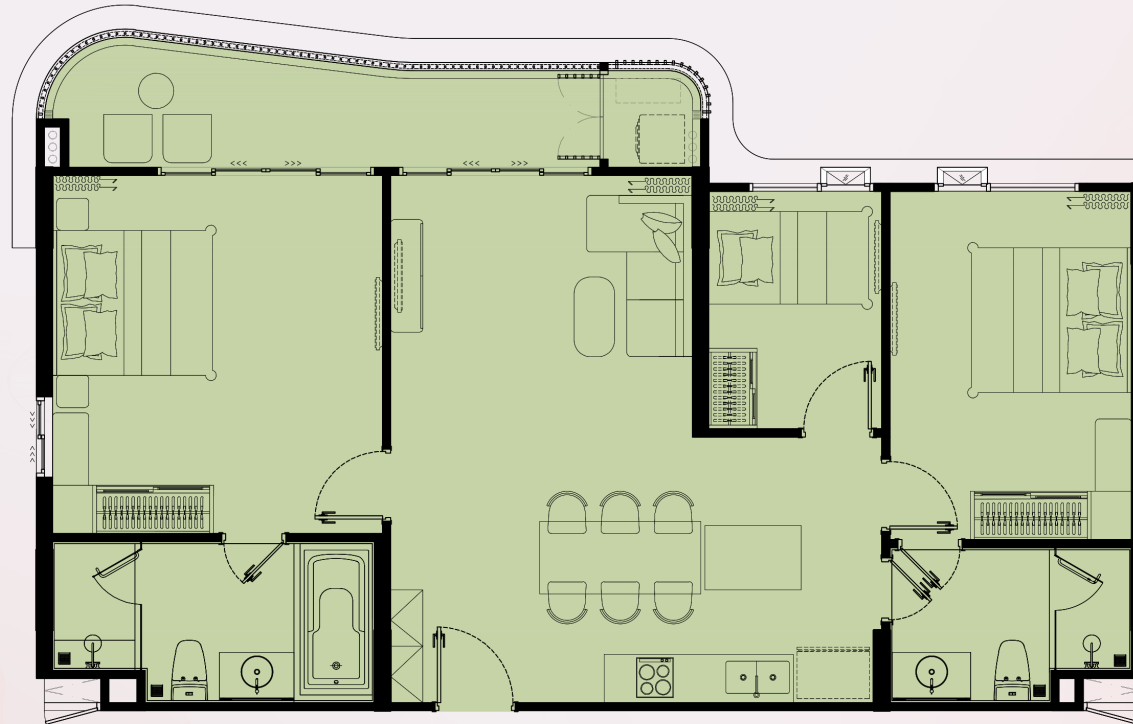

Coralina

KAMALA

UNIT PLAN

UNIT PLAN

Coralina
KAMALA

1 BEDROOM S

1 BS

27 SQ.M.

*the*TITLE

UNIT PLAN

Coralina
KAMALA

1 BEDROOM PLUS

1BPL-1

46 SQ.M.

*COMPANY RESERVES THE RIGHT TO AMEND THE TERMS AND CONDITIONS, AT ANY TIME WITHOUT PRIOR NOTICE.

*THE IMAGES SHOWN ARE COMPUTER GENERATED. ANY CHANGE CAN BE APPLIED WITHOUT NOTICE. ALL RIGHTS RESERVED

*the*TITLE

UNIT PLAN

Coralina
KAMALA

2 BEDROOM

2B-1

64 SQ.M.

*COMPANY RESERVES THE RIGHT TO AMEND THE TERMS AND CONDITIONS, AT ANY TIME WITHOUT PRIOR NOTICE.

*THE IMAGES SHOWN ARE COMPUTER GENERATED. ANY CHANGE CAN BE APPLIED WITHOUT NOTICE. ALL RIGHTS RESERVED

*the*TITLE

UNIT PLAN

Coralina
KAMALA

2 BEDROOM PLUS

2BPL1-1

98 SQ.M.

*COMPANY RESERVES THE RIGHT TO AMEND THE TERMS AND CONDITIONS, AT ANY TIME WITHOUT PRIOR NOTICE.
*THE IMAGES SHOWN ARE COMPUTER GENERATED. ANY CHANGE CAN BE APPLIED WITHOUT NOTICE. ALL RIGHTS RESERVED