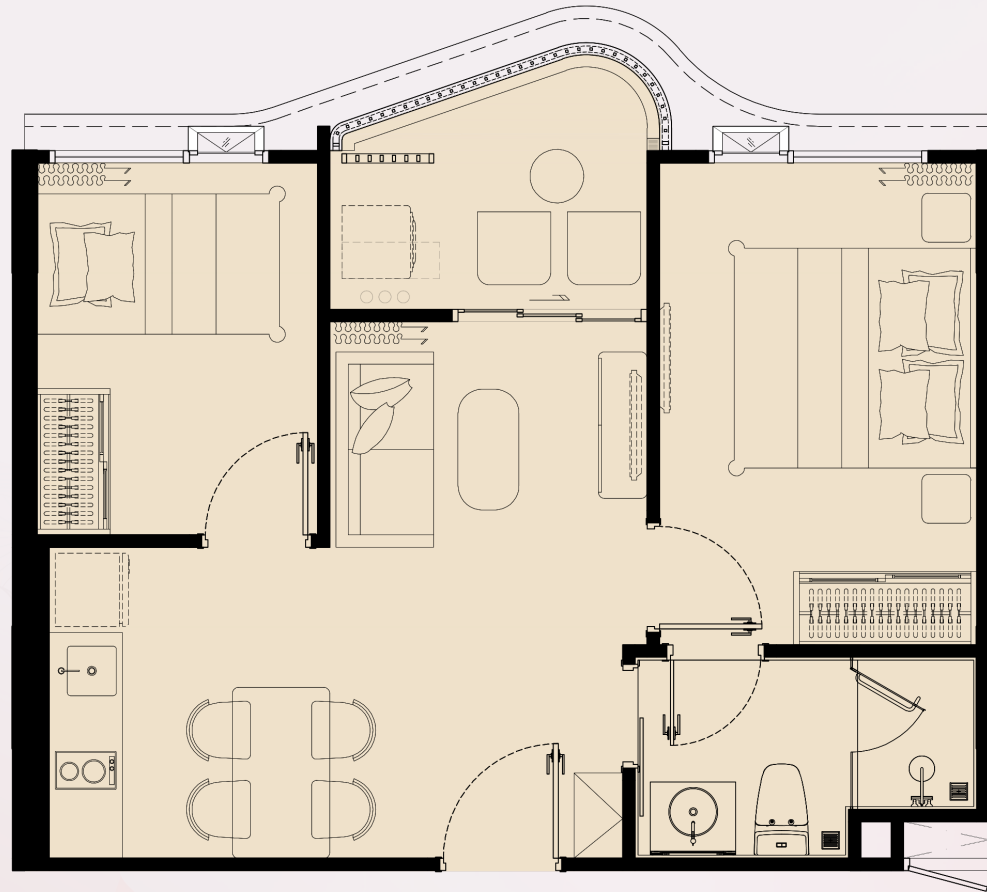

Coralina

KAMALA

UNIT PLAN

UNIT PLAN

Coralina
KAMALA

1 BEDROOM S

1 BS

27 SQ.M.

UNIT PLAN

Coralina
KAMALA

1 BEDROOM M

1BM

31 SQ.M.

*COMPANY RESERVES THE RIGHT TO AMEND THE TERMS AND CONDITIONS, AT ANY TIME WITHOUT PRIOR NOTICE.

*THE IMAGES SHOWN ARE COMPUTER GENERATED. ANY CHANGE CAN BE APPLIED WITHOUT NOTICE. ALL RIGHTS RESERVED

*the*TITLE

UNIT PLAN

Coralina
KAMALA

1 BEDROOM L

1BL

41 SQ.M.

*COMPANY RESERVES THE RIGHT TO AMEND THE TERMS AND CONDITIONS, AT ANY TIME WITHOUT PRIOR NOTICE.
*THE IMAGES SHOWN ARE COMPUTER GENERATED. ANY CHANGE CAN BE APPLIED WITHOUT NOTICE. ALL RIGHTS RESERVED

*the*TITLE

UNIT PLAN

Coralina
KAMALA

1 BEDROOM PLUS

1BPL-1

46 SQ.M.

*COMPANY RESERVES THE RIGHT TO AMEND THE TERMS AND CONDITIONS, AT ANY TIME WITHOUT PRIOR NOTICE.

*THE IMAGES SHOWN ARE COMPUTER GENERATED. ANY CHANGE CAN BE APPLIED WITHOUT NOTICE. ALL RIGHTS RESERVED