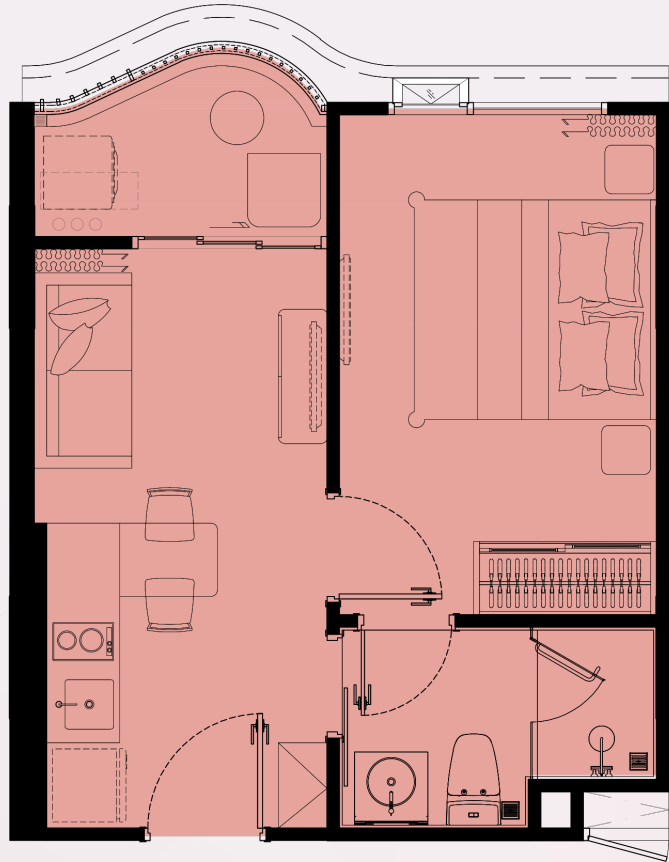

Coralina

KAMALA

UNIT PLAN

UNIT PLAN

Coralina
KAMALA

1 BEDROOM S

1 BS

27 SQ.M.

UNIT PLAN

Coralina
KAMALA

1 BEDROOM M

1BM

31 SQ.M.

*COMPANY RESERVES THE RIGHT TO AMEND THE TERMS AND CONDITIONS, AT ANY TIME WITHOUT PRIOR NOTICE.

*THE IMAGES SHOWN ARE COMPUTER GENERATED. ANY CHANGE CAN BE APPLIED WITHOUT NOTICE. ALL RIGHTS RESERVED

*the*TITLE

UNIT PLAN

Coralina
KAMALA

1 BEDROOM L

1BL

41 SQ.M.

*COMPANY RESERVES THE RIGHT TO AMEND THE TERMS AND CONDITIONS, AT ANY TIME WITHOUT PRIOR NOTICE.
*THE IMAGES SHOWN ARE COMPUTER GENERATED. ANY CHANGE CAN BE APPLIED WITHOUT NOTICE. ALL RIGHTS RESERVED