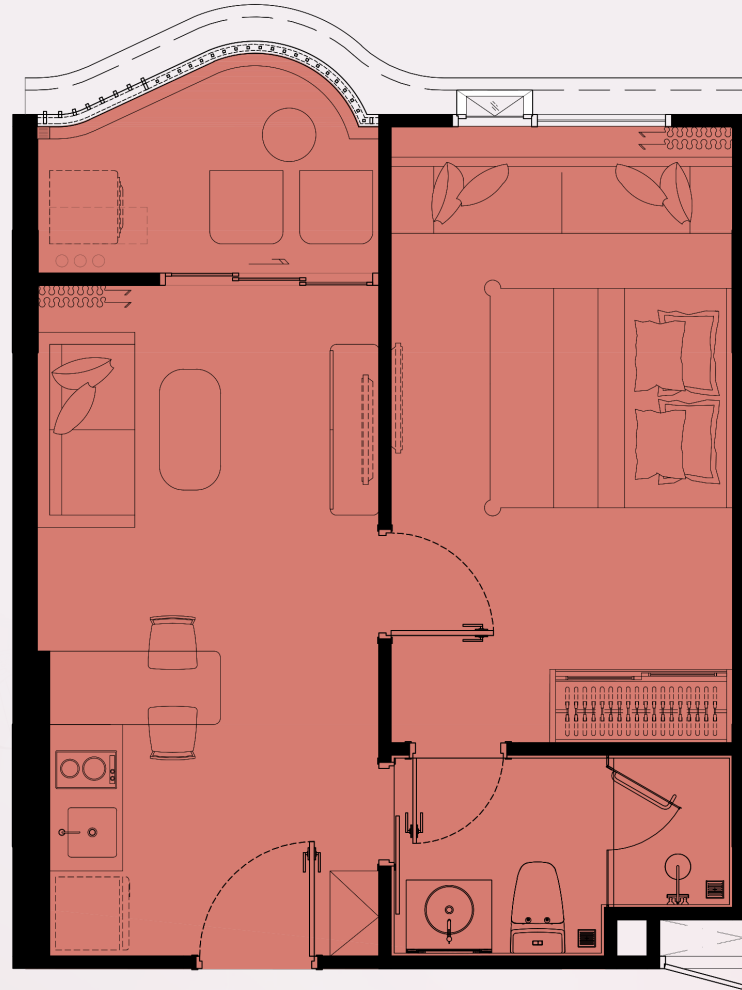

Coralina

KAMALA

UNIT PLAN

UNIT PLAN

Coralina
KAMALA

1 BEDROOM S

1 BS

27 SQ.M.

UNIT PLAN

Coralina
KAMALA

1 BEDROOM M

1BM

31 SQ.M.

*COMPANY RESERVES THE RIGHT TO AMEND THE TERMS AND CONDITIONS, AT ANY TIME WITHOUT PRIOR NOTICE.

*THE IMAGES SHOWN ARE COMPUTER GENERATED. ANY CHANGE CAN BE APPLIED WITHOUT NOTICE. ALL RIGHTS RESERVED

*the*TITLE

UNIT PLAN

Coralina
KAMALA

1 BEDROOM L

1BL

41 SQ.M.

*COMPANY RESERVES THE RIGHT TO AMEND THE TERMS AND CONDITIONS, AT ANY TIME WITHOUT PRIOR NOTICE.
*THE IMAGES SHOWN ARE COMPUTER GENERATED. ANY CHANGE CAN BE APPLIED WITHOUT NOTICE. ALL RIGHTS RESERVED

*the*TITLE

UNIT PLAN

Coralina
KAMALA

1 BEDROOM PLUS

1BPL-1

46 SQ.M.

*COMPANY RESERVES THE RIGHT TO AMEND THE TERMS AND CONDITIONS, AT ANY TIME WITHOUT PRIOR NOTICE.

*THE IMAGES SHOWN ARE COMPUTER GENERATED. ANY CHANGE CAN BE APPLIED WITHOUT NOTICE. ALL RIGHTS RESERVED